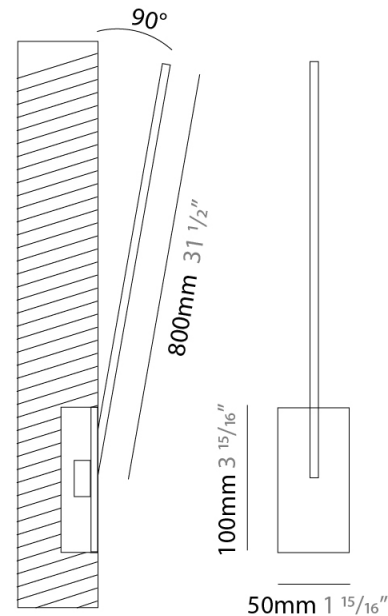

PROJECT	_____
TYPE	_____
SPECIFIER	_____
QUANTITY	_____
DATE	_____

SPILLO 1 ROD RECESSED

D46018- _____ - _____
base number   Color   Finish
                          Temperature   Options

1. To build a product code in our configurator select the specify button on the base model # product page
2. To build a manual product code on this datasheet choose from the options listed below in blue font and add the suffix to the base model #

GENERAL

Series: Spillo
Subseries: Spillo 1 Rod
Brand: Icone
Division: Design
Mounting Type: Recessed
Mounting Location: Wall
Subcategory: Ambient

PHYSICAL

Shape: Rectangle
Width (mm): 50
Width (in): 1 ¹⁵/₁₆
Height (mm): 800
Height (in): 31 ¹/₂
Light Distribution: Adjustable
Fixture Finish: WHI / BLK / CHR / BGD
Fixture Material: Brass

ELECTRICAL

Lamp Type: LED
Total Output Wattage (W): 10.56
Dimming: 0-10V Dimming
Driver Included: No
Driver Location: Remote
Driver Type: Constant Voltage - 120Vac
Driver Class: Class 2
Input Voltage (V): 120
Output Voltage (V): 12
Upon Request: (Not included, see components) 0-10Vdc dimming / 277Vac

LED

Color Temperature (°K): 2700 / 3000
Nominal Lumen (lm): 880
CRI: >90 CRI
Lamp Life (hrs): 50000

OPTICAL

Adjustability: Tilt 120°

RATINGS AND CERTIFICATIONS

Certified By: Certified for North American Standards
IP rating: IP20