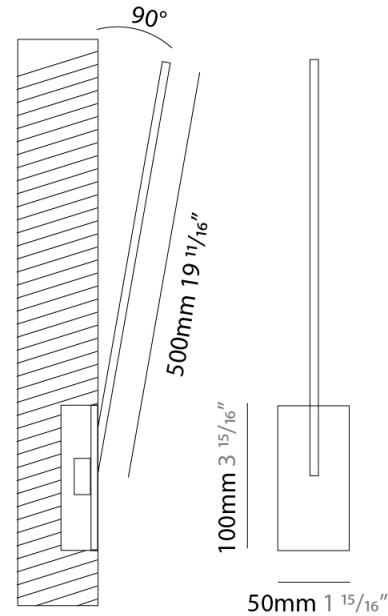

PROJECT	_____
TYPE	_____
SPECIFIER	_____
QUANTITY	_____
DATE	_____

SPILLO 1 ROD RECESSED

D46015- _____ - _____
base number   Color   Finish
                         Temperature   Options

1. To build a product code in our configurator select the specify button on the base model # product page
2. To build a manual product code on this datasheet choose from the options listed below in blue font and add the suffix to the base model #

GENERAL

Series: Spillo
Subseries: Spillo 1 Rod
Brand: Icone
Division: Design
Mounting Type: Recessed
Mounting Location: Wall
Subcategory: Ambient

PHYSICAL

Shape: Rectangle
Width (mm): 50
Width (in): 1 15/16
Height (mm): 500
Height (in): 19 11/16
Light Distribution: Adjustable
Fixture Finish: WHI / BLK / CHR / BGD
Fixture Material: Brass

ELECTRICAL

Lamp Type: LED
Total Output Wattage (W): 6.6
Dimming: 0-10V Dimming
Driver Included: No
Driver Location: Remote
Driver Type: Constant Voltage - 120Vac
Driver Class: Class 2
Input Voltage (V): 120
Output Voltage (V): 12
Upon Request: (Not included, see components) 0-10Vdc dimming / 277Vac

LED

Color Temperature (°K): 2700 / 3000
Nominal Lumen (lm): 550
CRI: >90 CRI
Lamp Life (hrs): 50000

OPTICAL

Adjustability: Tilt 120°

RATINGS AND CERTIFICATIONS

Certified By: Certified for North American Standards
IP rating: IP20