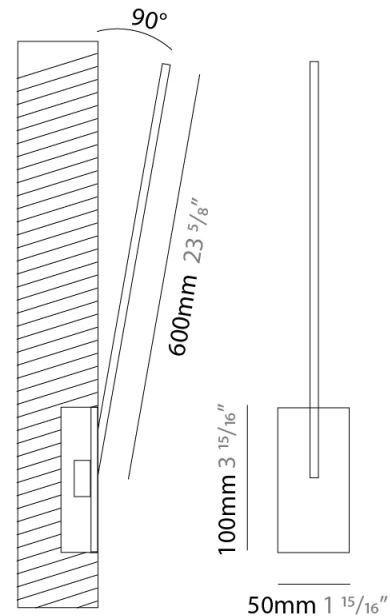

PROJECT	_____
TYPE	_____
SPECIFIER	_____
QUANTITY	_____
DATE	_____

SPILLO 1 ROD RECESSED

D46016- _____ - _____
base number   Color   Finish
                          Temperature   Options

1. To build a product code in our configurator select the specify button on the base model # product page
2. To build a manual product code on this datasheet choose from the options listed below in blue font and add the suffix to the base model #

GENERAL

Series: Spillo
Subseries: Spillo 1 Rod
Brand: Icone
Division: Design
Mounting Type: Recessed
Mounting Location: Wall
Subcategory: Ambient

PHYSICAL

Shape: Rectangle
Width (mm): 50
Width (in): 1 ¹⁵/₁₆
Height (mm): 600
Height (in): 23 ⁵/₈
Light Distribution: Adjustable
Fixture Finish: WHI / BLK / CHR / BGD
Fixture Material: Brass

ELECTRICAL

Lamp Type: LED
Total Output Wattage (W): 7.92
Dimming: 0-10V Dimming
Driver Included: No
Driver Location: Remote
Driver Type: Constant Voltage - 120Vac
Driver Class: Class 2
Input Voltage (V): 120
Output Voltage (V): 12
Upon Request: (Not included, see components) 0-10Vdc dimming / 277Vac

LED

Color Temperature (°K): 2700 / 3000
Nominal Lumen (lm): 660
CRI: >90 CRI
Lamp Life (hrs): 50000

OPTICAL

Adjustability: Tilt 120°

RATINGS AND CERTIFICATIONS

Certified By: Certified for North American Standards
IP rating: IP20