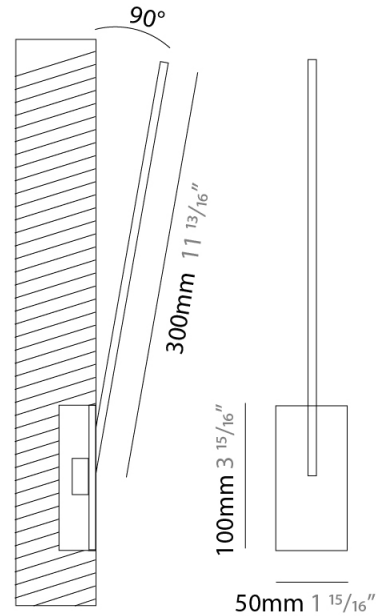

SPILLO 1 ROD RECESSED

D46013- -

base number   Color   Finish
Temperature   Options

1. To build a product code in our configurator select the specify button on the base model # product page
2. To build a manual product code on this datasheet choose from the options listed below in blue font and add the suffix to the base model #

GENERAL

Series: Spillo
Subseries: Spillo 1 Rod
Brand: Icone
Division: Design
Mounting Type: Recessed
Mounting Location: Wall
Subcategory: Ambient

PHYSICAL

Shape: Rectangle
Width (mm): 50
Width (in): 1 ¹⁵/₁₆
Height (mm): 300
Height (in): 11 ¹³/₁₆
Light Distribution: Adjustable
Fixture Finish: WHI / BLK / CHR / BGD
Fixture Material: Brass

ELECTRICAL

Lamp Type: LED
Total Output Wattage (W): 3.96
Dimming: 0-10V Dimming
Driver Included: No
Driver Location: Remote
Driver Type: Constant Voltage - 120 / 277Vac
Driver Class: Class 2
Input Voltage (V): 120 - 277
Output Voltage (V): 12
Upon Request: (Not included, see components) 0-10Vdc dimming / 277Vac

LED

Color Temperature (°K): 2700 / 3000
Nominal Lumen (lm): 330
CRI: >90 CRI
Lamp Life (hrs): 50000

OPTICAL

Adjustability: Tilt 120°

RATINGS AND CERTIFICATIONS

Certified By: Certified for North American Standards
IP rating: IP20