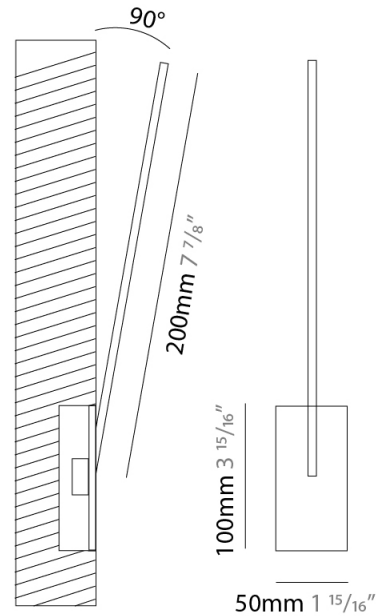

SPILLO 1 ROD RECESSED

D46012- -

base number   Color   Finish
Temperature   Options

1. To build a product code in our configurator select the specify button on the base model # product page
2. To build a manual product code on this datasheet choose from the options listed below in blue font and add the suffix to the base model #

GENERAL

Series: Spillo
Subseries: Spillo 1 Rod
Brand: Icone
Division: Design
Mounting Type: Recessed
Mounting Location: Wall
Subcategory: Ambient

PHYSICAL

Shape: Rectangle
Width (mm): 50
Width (in): 1 ¹⁵/₁₆
Height (mm): 200
Height (in): 7 ⁷/₈
Light Distribution: Adjustable
Fixture Finish: WHI / BLK / CHR / BGD
Fixture Material: Brass

ELECTRICAL

Lamp Type: LED
Total Output Wattage (W): 2.64
Dimming: 0-10V Dimming
Driver Included: No
Driver Location: Remote
Driver Type: Constant Voltage - 120 / 277Vac
Driver Class: Class 2
Input Voltage (V): 120 - 277
Output Voltage (V): 12
Upon Request: (Not included, see components) 0-10Vdc dimming / 277Vac

LED

Color Temperature (°K): 2700 / 3000
Nominal Lumen (lm): 220
CRI: >90 CRI
Lamp Life (hrs): 50000

OPTICAL

Adjustability: Tilt 120°

RATINGS AND CERTIFICATIONS

Certified By: Certified for North American Standards
IP rating: IP20