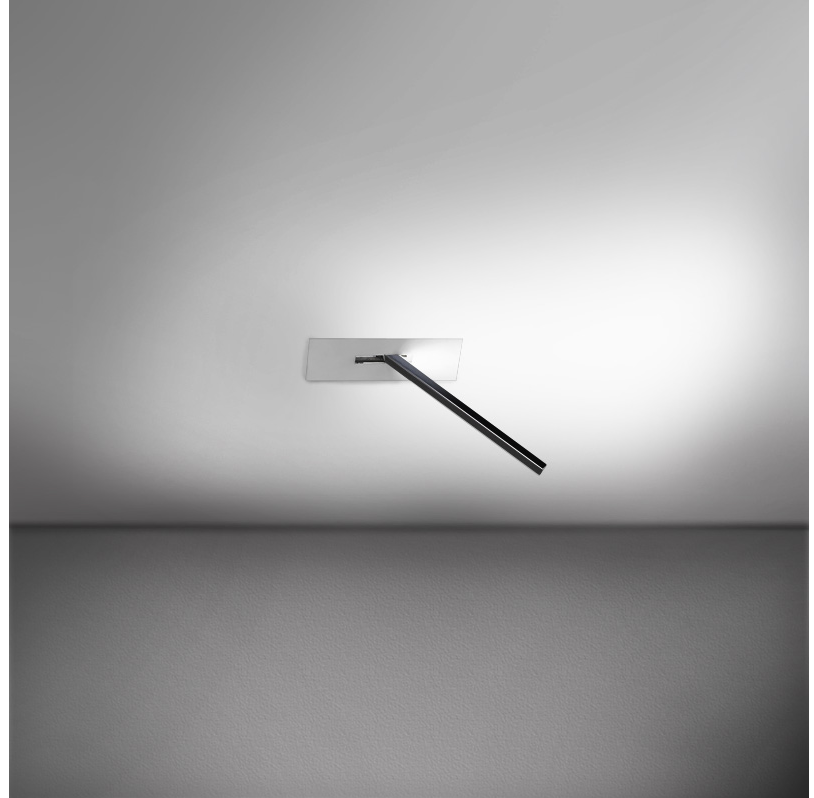

SPILLO 1 ROD RECESSED

D46012- -

base number   Color   Finish
Temperature   Options

1. To build a product code in our configurator select the specify button on the base model # product page
2. To build a manual product code on this datasheet choose from the options listed below in blue font and add the suffix to the base model #

GENERAL

Series: Spillo
Subseries: Spillo 1 Rod
Brand: Icone
Division: Design
Mounting Type: Recessed
Mounting Location: Wall
Subcategory: Ambient

PHYSICAL

Shape: Rectangle
Width (mm): 50
Width (in): 1 ¹⁵/₁₆
Height (mm): 200
Height (in): 7 ⁷/₈
Light Distribution: Adjustable
Fixture Finish: WHI / BLK / CHR / BGD
Fixture Material: Brass

ELECTRICAL

Lamp Type: LED
Total Output Wattage (W): 2.64
Dimming: 0-10V Dimming
Driver Included: No
Driver Location: Remote
Driver Type: Constant Voltage - 120 / 277Vac
Driver Class: Class 2
Input Voltage (V): 120 - 277
Output Voltage (V): 12
Upon Request: (Not included, see components) 0-10Vdc dimming / 277Vac

LED

Color Temperature (°K): 2700 / 3000
Nominal Lumen (lm): 220
CRI: >90 CRI
Lamp Life (hrs): 50000

OPTICAL

Adjustability: Tilt 120°

RATINGS AND CERTIFICATIONS

Certified By: Certified for North American Standards
IP rating: IP20